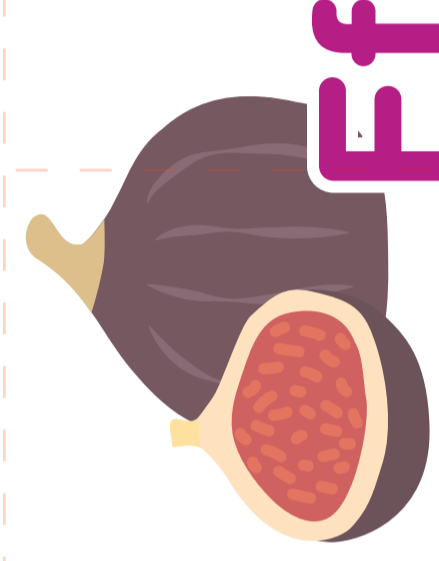

Cocoon™

Avocado

Broccoli

Carrot

Dill

Elderberry

Fig

Guava

Huckleberry

Iceberg Lettuce

Jalapeño

Kiwifruit

Lemon

Mushroom

Nectarine

Oats

Potato

Quince

Rice

Strawberry

Tomato

Ugli Fruit

Vanilla

Watermelon

Can you think of any food that starts with an "X"? (Don't feel bad, nor can we)

Yam

Zucchini

840MM

BACK