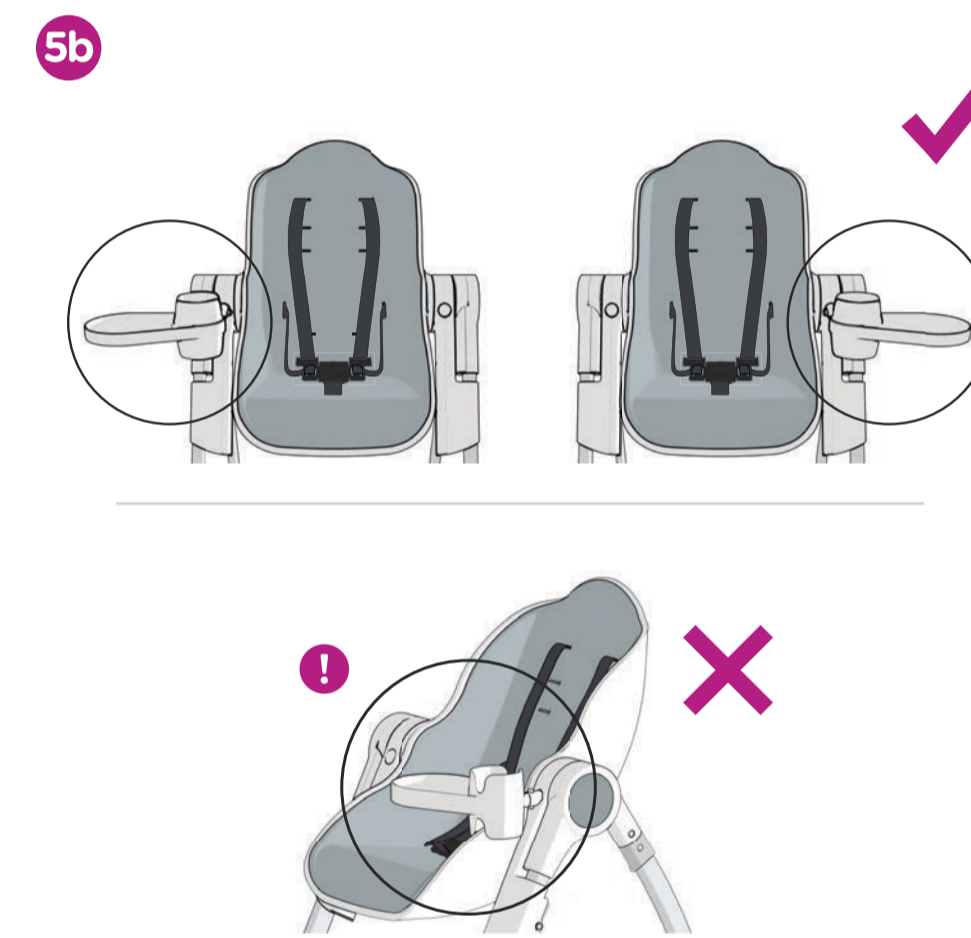

Congratulations on your new Cocoon™ High Chair!