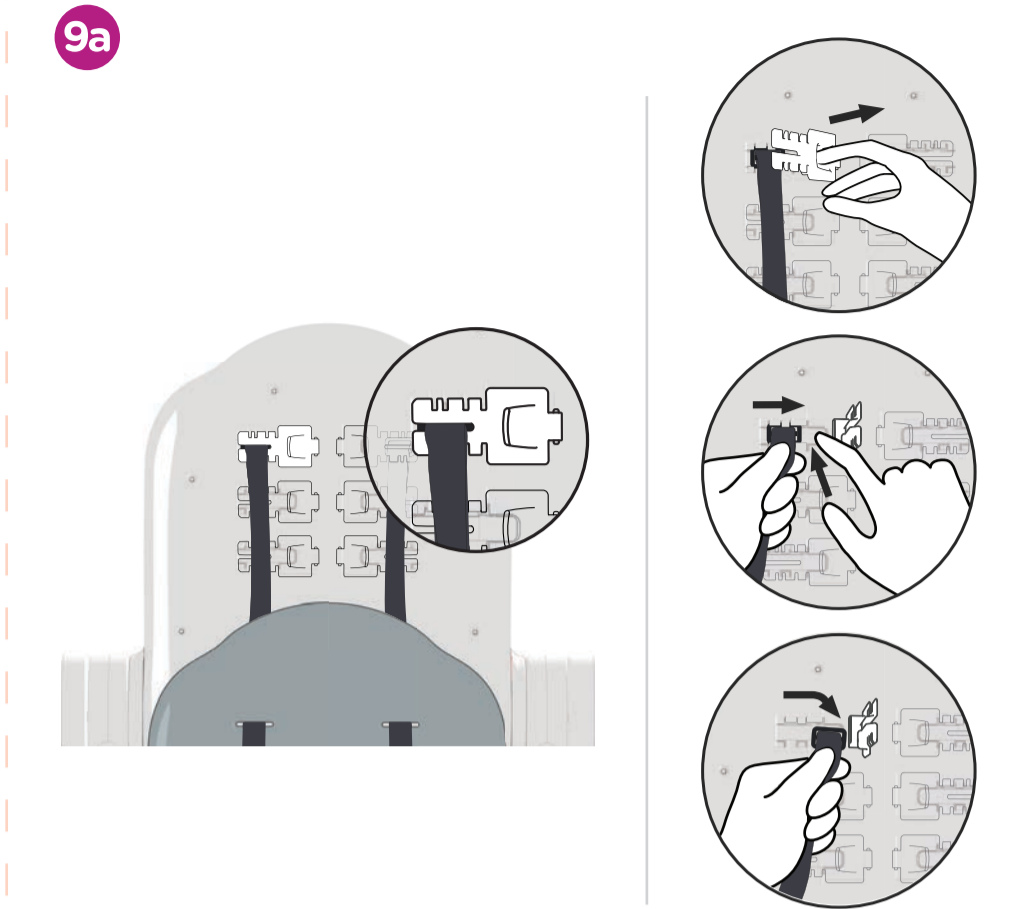

FRONT

ORIBEL

Cocoon™ User Manual