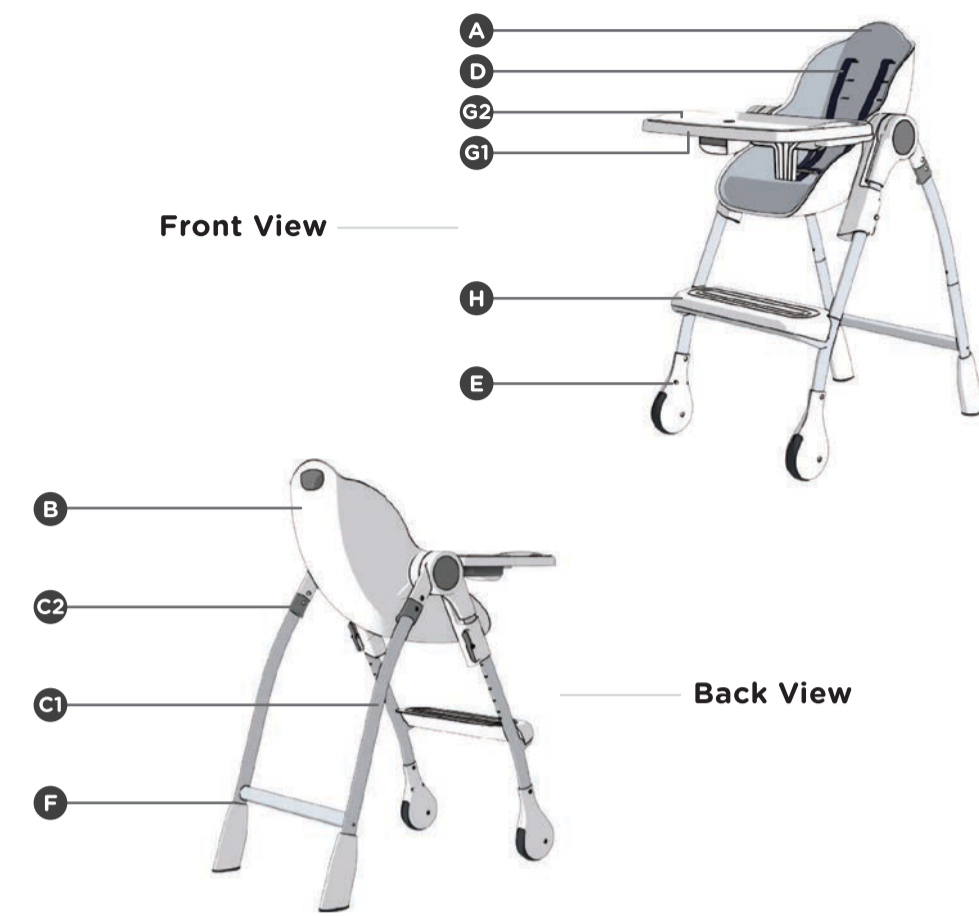

FRONT

ORIBEL

Cocoon™ User Manual