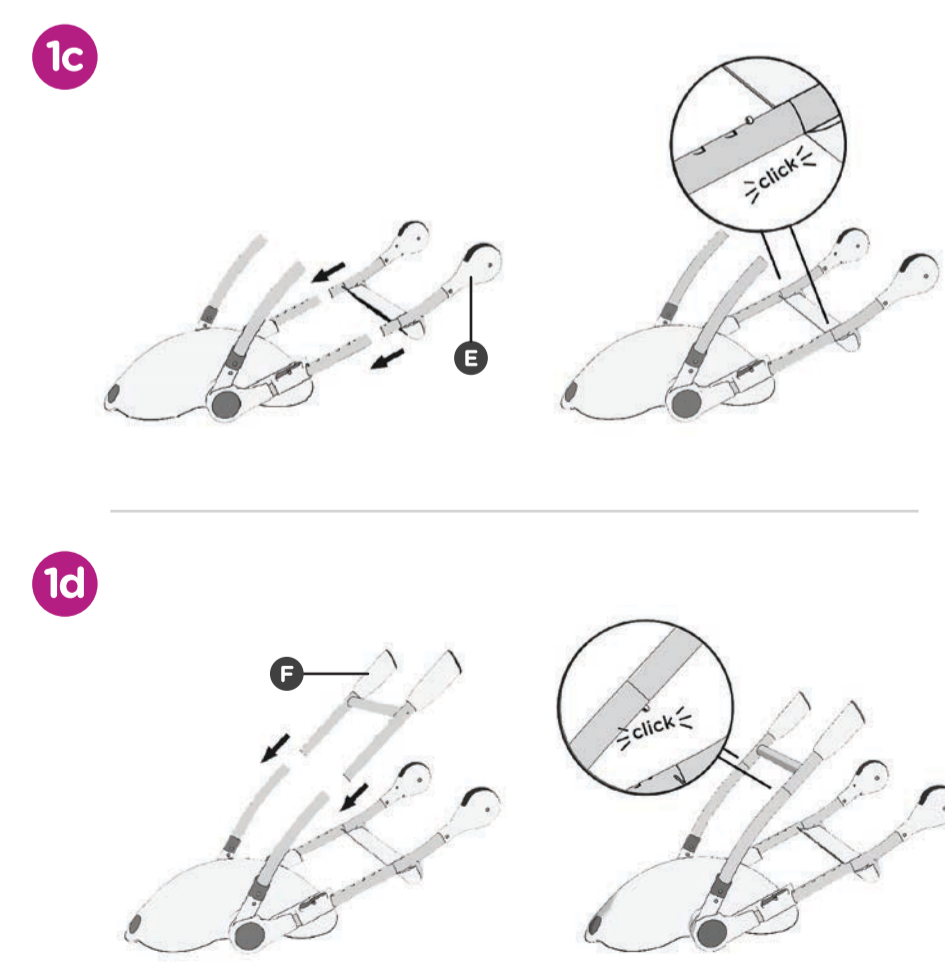

Congratulations on your new Cocoon™ High Chair!