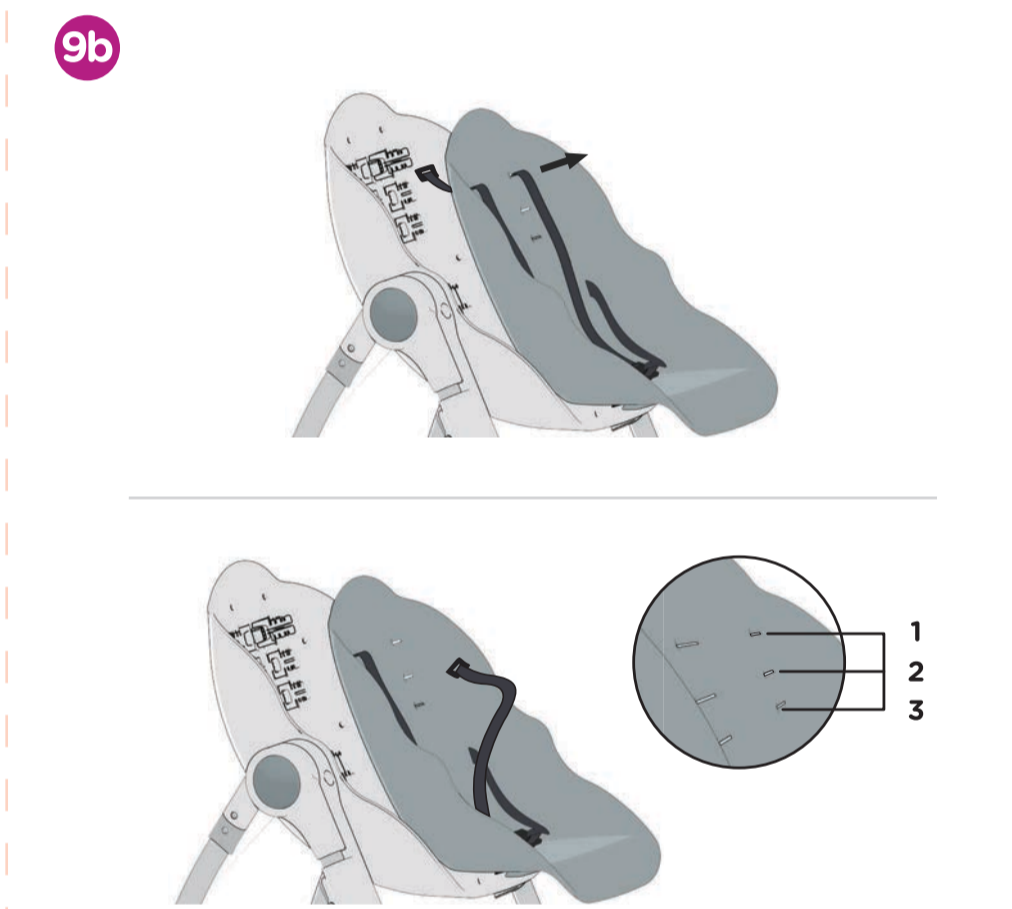

Congratulations on your new Cocoon™ High Chair!