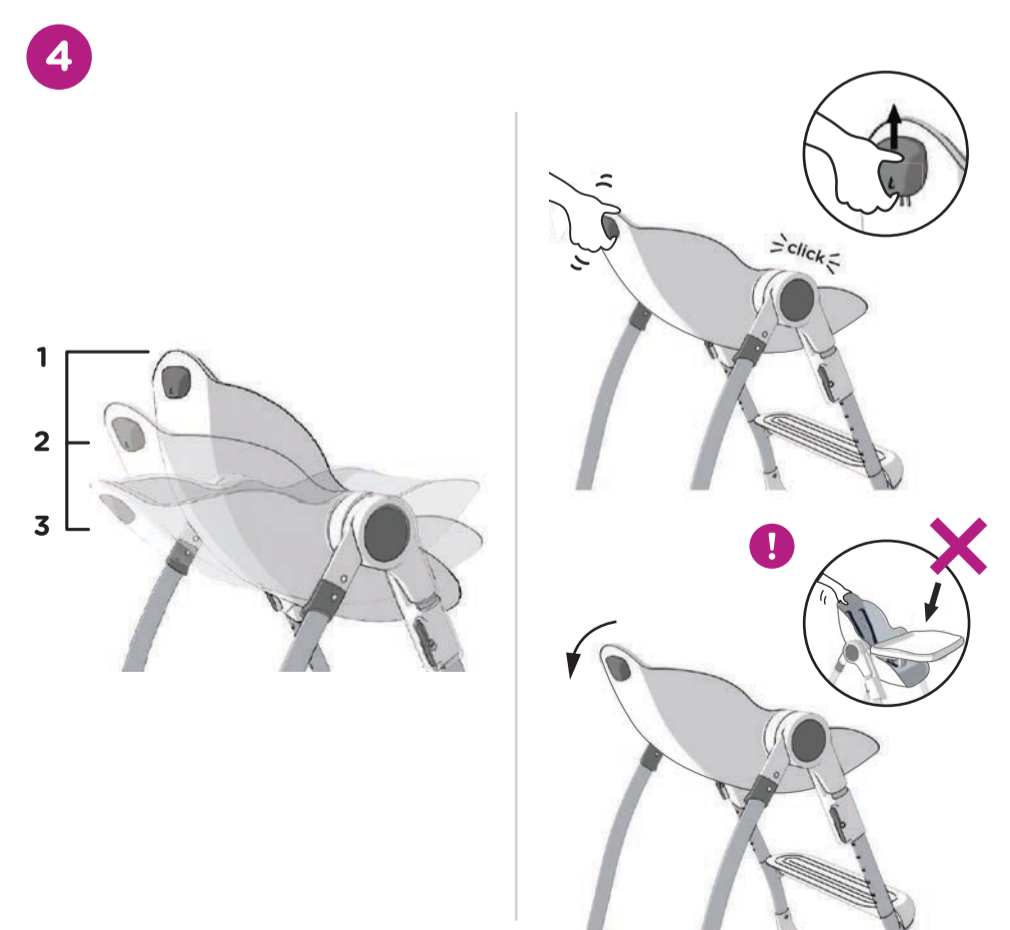

Congratulations on your new Cocoon™ High Chair!