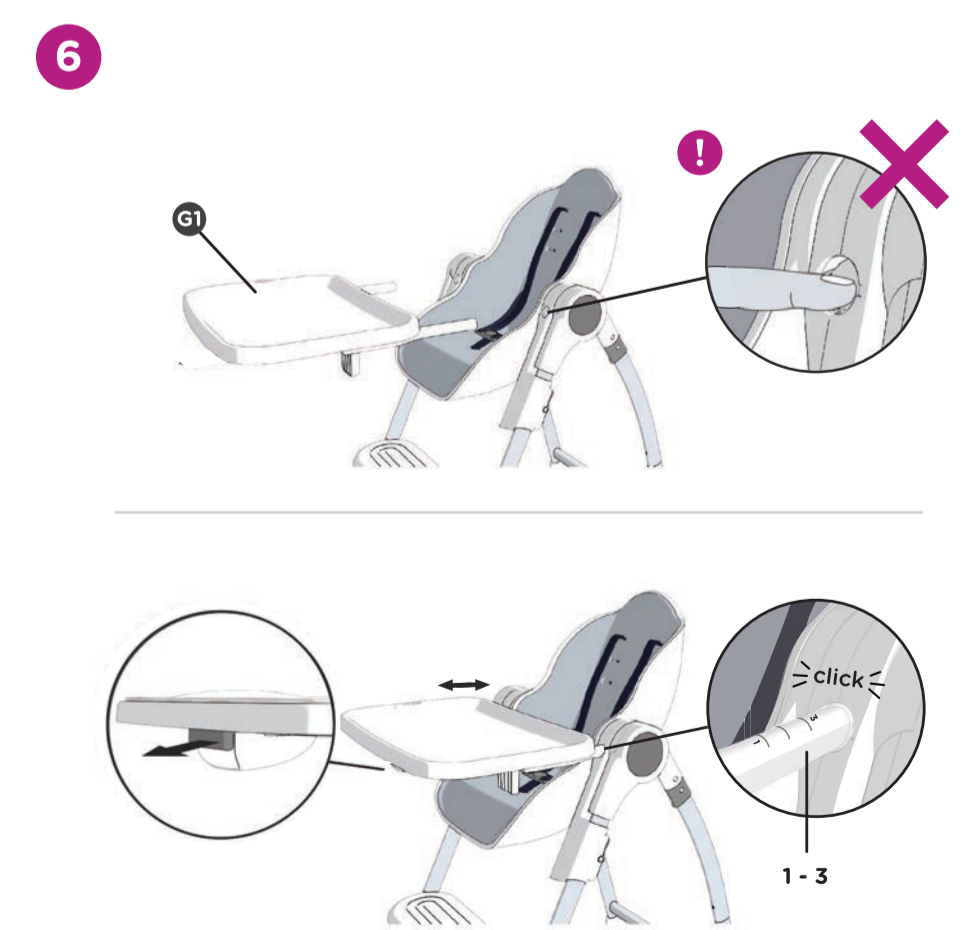

Congratulations on your new Cocoon™ High Chair!