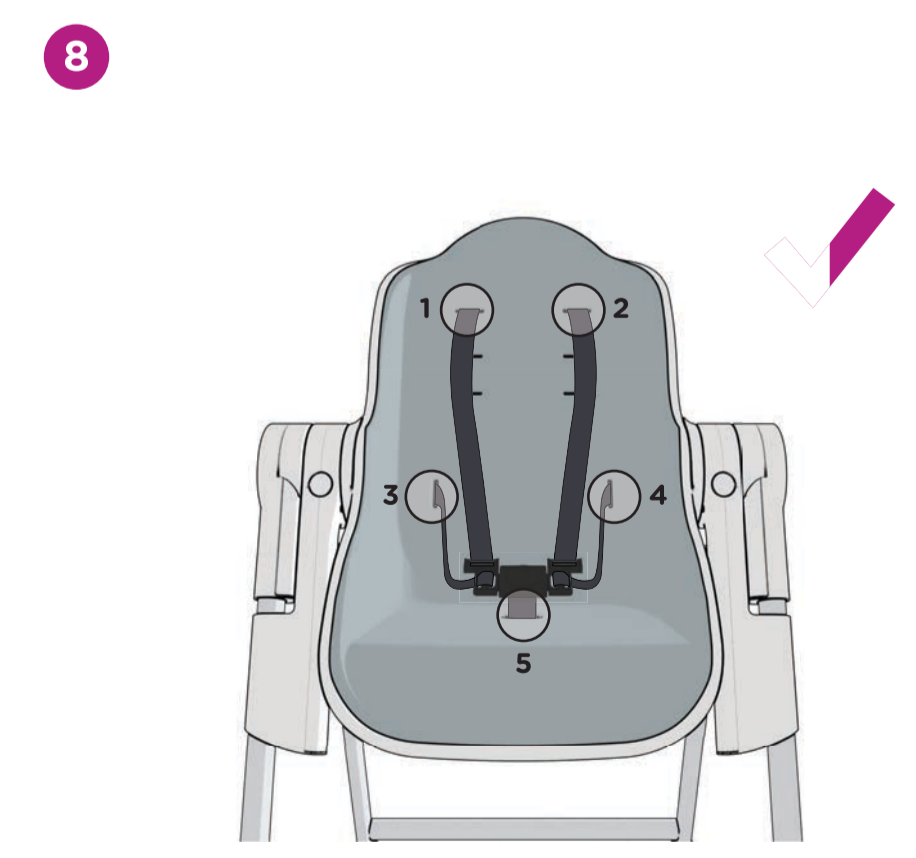

Congratulations on your new Cocoon™ High Chair!